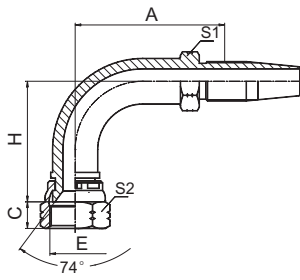

# REUSABLE HOSE FITTING

**26798D-R5**

**26798D-R5W**

90° 美制 JIC 内螺纹 74° 内锥面  
90° JIC FEMALE 74° CONE SEAT

代号 PA/RT NO.	螺纹 E TH/READ E	软管 标号 HOSE DASH	尺寸 DIMENSIONS				
			A	C	H	S1	S2
26798D-04-04(R5)	7/16"X20	04	38.5	9	33.5	14	15
26798D-05-05(R5)	1/2"X20	05	43.4	9.5	37	14	17
26798D-06-06(R5)	9/16"X18	06	44.8	10.5	39.3	17	19
26798D-08-08(R5)	3/4"X16	08	53	11	47.5	19	24
26798D-10-10(R5)	7/8"X14	10	66.5	13	52.5	24	27
26798D-12-12(R5)	1.1/16"X12	12	79.5	15	63.5	27	32
26798D-16-16(R5)	1.5/16"X12	16	86.5	16	70	32	41
26798D-20-20(R5)W	1.5/8"X12	20	100.5	17	85	41	50
26798D-24-24(R5)W	1.7/8"X12	24	121	20	97.5	46	55
26798D-32-32(R5)W	2.1/2"X12	32	143.3	23.5	118.8	65	75