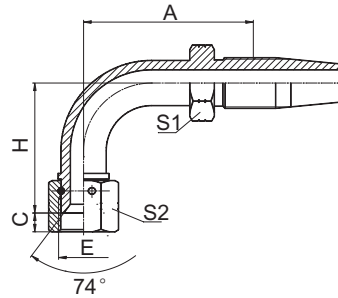

# REUSABLE HOSE FITTING

**26798D-R5**

**26798D-R5W**

90° 美制 JIC 内螺纹 74° 内锥面  
90° JIC FEMALE 74° CONE SEAT

代号 PA/RT NO.	螺纹 E TH/READ E	软管 标号 HOSE DASH	尺寸 DIMENSIONS				
			A	C	H	S1	S2
26798D-04-04(R5)	7/16"X20	04	38.5	9	33.5	14	15
26798D-05-05(R5)	1/2"X20	05	43.4	9.5	37	14	17
26798D-06-06(R5)	9/16"X18	06	44.8	10.5	39.3	17	19
26798D-08-08(R5)	3/4"X16	08	53	11	47.5	19	24
26798D-10-10(R5)	7/8"X14	10	66.5	13	52.5	24	27
26798D-12-12(R5)	1.1/16"X12	12	79.5	15	63.5	27	32
26798D-16-16(R5)	1.5/16"X12	16	86.5	16	70	32	41
26798D-20-20(R5)W	1.5/8"X12	20	100.5	17	85	41	50
26798D-24-24(R5)W	1.7/8"X12	24	121	20	97.5	46	55
26798D-32-32(R5)W	2.1/2"X12	32	143.3	23.5	118.8	65	75